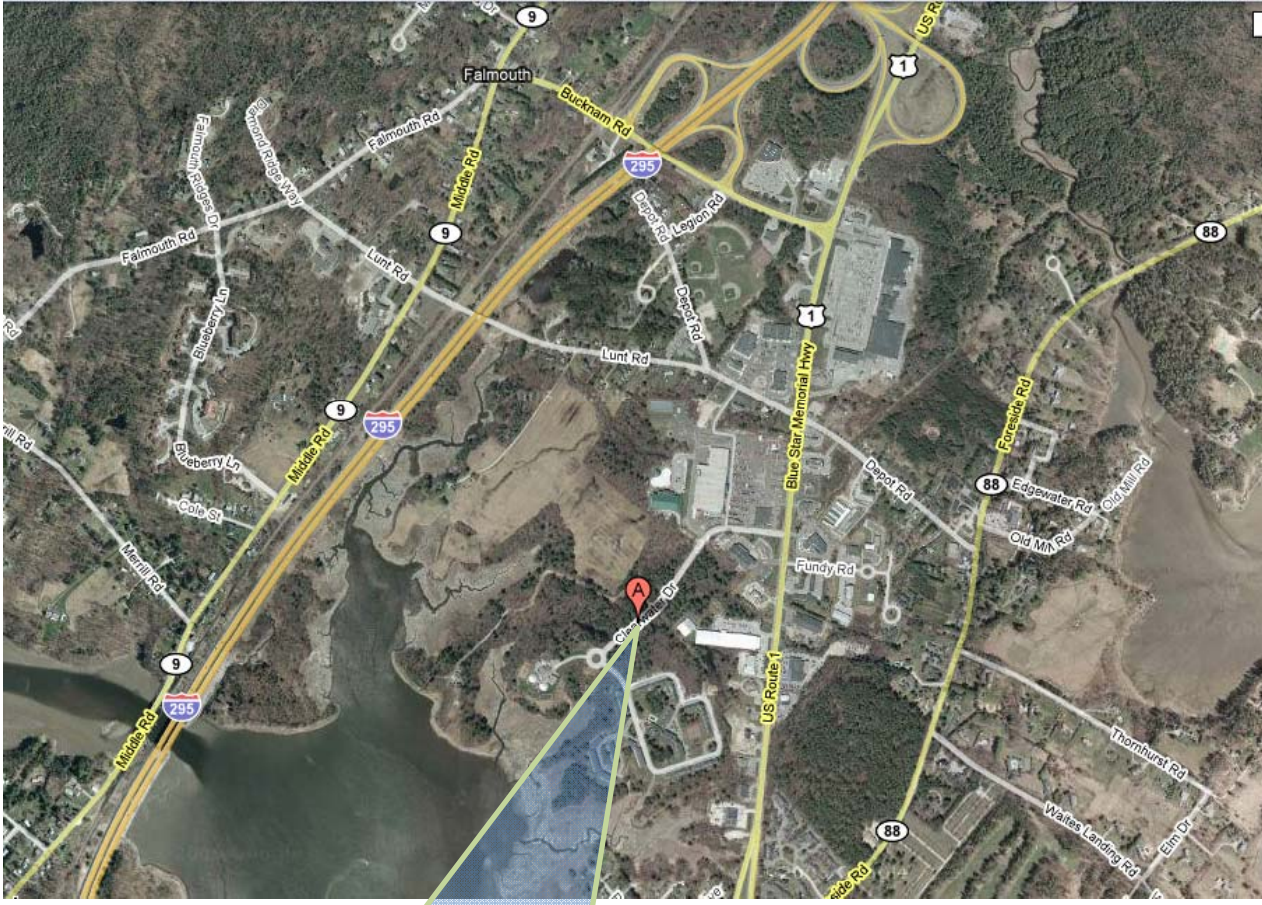

Russell Caron
photography

STUDIO DIRECTIONS

75 Clearwater Drive, Suite 204A
Tidewater Village
Falmouth, Maine 04105
207.210.6906 207.233.4050

Studio Suite 204A

Entry to elevator to
2nd floor

From the south of Portland

I-295 North through Portland
Take Exit 9 - Route 1 / Falmouth F'side
Stay on US1 northbound into Falmouth
Continue straight through blinker light
at the Rte 88 intersection
Turn left at the first traffic signal onto Clearwater Drive
The office building is just ahead on the right
Take elevator to 2, then left down the hall

From the north of Portland

I-295 South toward Falmouth/Portland
Take Exit 10 Falmouth Bucknam Rd just after the
Maine Turnpike exit
Left at the traffic signal at the top of the ramp.
Bear right onto US 1 South, as if heading to Portland
Proceed straight through one traffic signal at Depot Rd
At next signal turn right onto Clearwater Drive
The office building is just ahead on the right
Take elevator to 2, then left down the hall